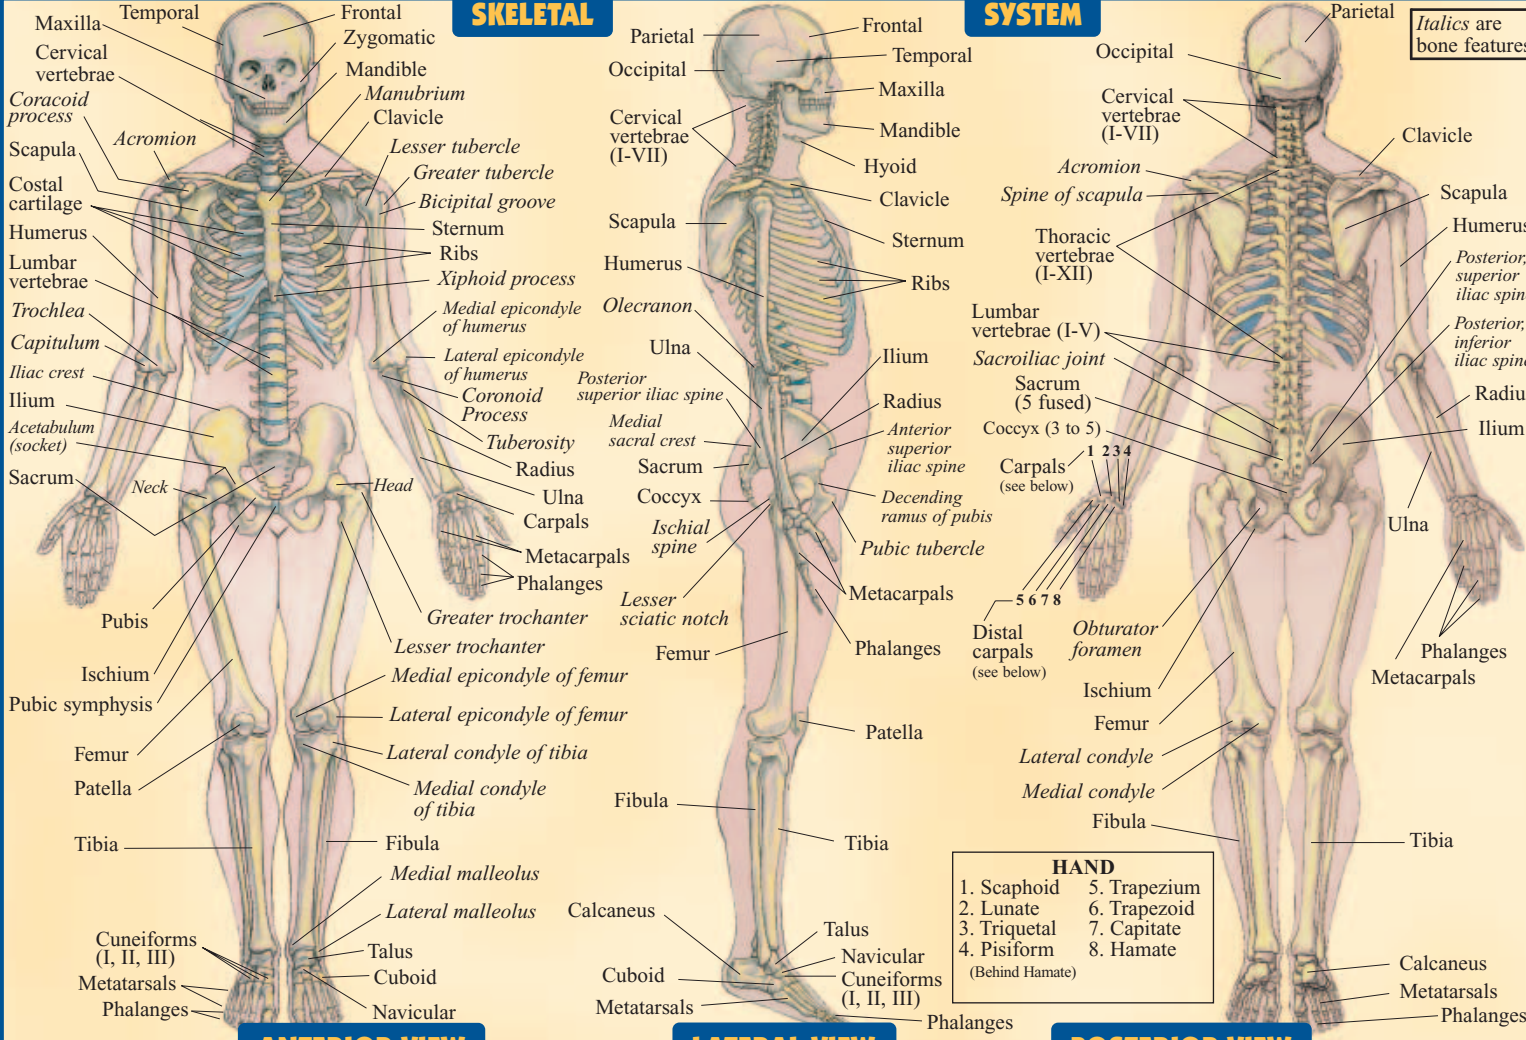

ANATOMY

THE MOST COMPREHENSIVE ALL-IN-ONE ANATOMY CHART

SKELETAL SYSTEM

ANTERIOR VIEW

LATERAL VIEW

POSTERIOR VIEW

VERTEBRAL COLUMN

BONE STRUCTURE

SKULL

VERTEBRAE & NERVE STRUCTURE

Get to the facts without the fluff. Professionals and professors give you the core information on Anatomy for your ease of reference. Concise, clear and to the point, use this tool in class or as the ultimate study notes with clean colorful, striking graphics all laminated for durability in the face of spilt coffee.